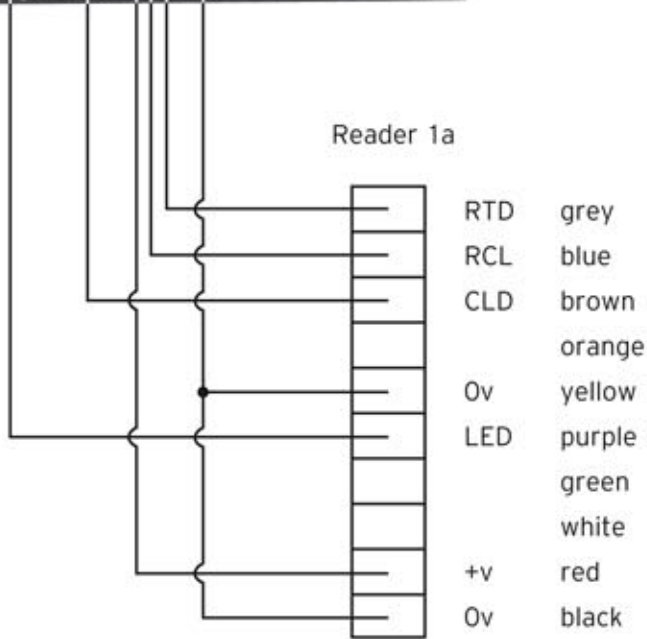

Reader 1b

Reader 1a

at-0100 proximity reader

Description: ActIn Time proximity